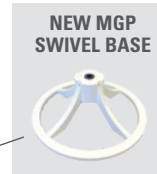

## DINING

**W6950**  
DINING ARM CHAIR  
28"W 26"D 35"H  
SEAT: 17"H ARM: 24"H

**W6950HB**  
HB DINING ARM CHAIR  
28"W 26"D 42"H  
SEAT: 17"H ARM: 24"H

**W6935P**  
DINING SWIVEL ROCKER  
28"W 26"D 35"H  
SEAT: 17"H ARM: 24"H

**W6935HB**  
HB DINING SWIVEL ROCKER  
28"W 26"D 42"H  
SEAT: 17"H ARM: 24"H

DINING

**W6938**  
SWIVEL BALCONY CHAIR  
28"W 26"D 42"H  
SEAT: 24"H ARM: 32"H  
Shown in Padded Sling

**W6937**  
SWIVEL BAR CHAIR  
28"W 26"D 48"H  
SEAT: 30"H ARM: 38"H  
Shown in Padded Sling