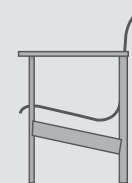

Integrated back wheels for easy movement

**W6910A**  
CHAISE LOUNGE W/ARMS  
31"W 80"D 42"H  
SEAT: 16"H ARM: 23"H

**W6910AW**  
WITH WHEELS

**W6910**  
ARMLESS CHAISE LOUNGE  
29"W 80"D 42"H  
SEAT: 16"H

**W6910W**  
WITH WHEELS

CHAISE & OTTOMAN

For coordinating dining tables, see pages 126 - 149 |

**FRAME:** Marine Grade Polymer

**FRAME MATERIALS:** Full details on page 161  
Available in Two-tone

**ARM DESIGN:**

**SLINGS:** See page 164  
Available in Padded Sling

FRONT VIEW

SIDE VIEW

Items flagged with this icon are not warranted for commercial use.